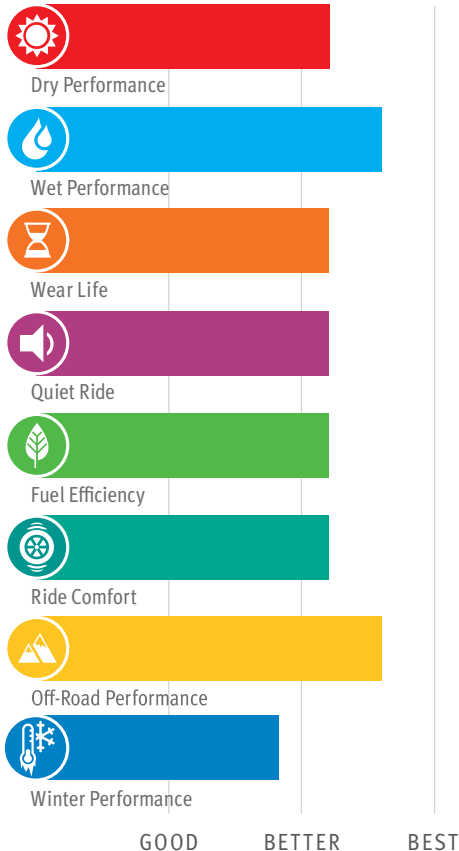

Firestone

ENGINEERED FOR:

TOP FITMENTS: Chevrolet Silverado 3500, Dodge Ram 3500

TIRE TYPE: Commercial - All Terrain

WARRANTY: Gold Pledge Limited Warranty and Buy & Try, 30-Day Guarantee^{††}

PERFORMANCE CHARACTERISTICS[†]

^{††}Certain conditions and limitations apply. See a Bridgestone representative or warranty manual for details.

TIRE SPECIFICATIONS

Tire Size and Service Description	Load Range	Article Number	Sidewall Styling	Approved Rim Widths	Measuring Rim Widths	Overall Tire Diameter	Overall Section Width	Tread Depth (32nd)	Minimum Dual Spacing	Revs Per Mile	UTQG	WL
16" Rim Diameter												
LT215/85R16 115/112R	E	000178	BW	5.5-7.0	6.0	30.4	8.5	16	-	685	-	37
LT225/75R16 115/112R	E	000180	BW	6.0-7.0	6.0	29.3	8.8	16	-	711	-	36
LT245/75R16 120/116R	E	000181	BW	6.5-8.0	7.0	30.5	9.8	17	-	684	-	41
LT265/75R16 123/120R	E	000182	BW	7.0-8.0	7.5	31.7	10.5	17	-	658	-	43
17" Rim Diameter												
LT235/80R17 120/117R	E	000185	BW	6.0-7.5	6.5	31.8	9.3	17	-	655	-	41
LT225/75R17 116/113R	E	000183	BW	6.0-7.5	6.0	30.3	8.8	16	-	687	-	38
LT245/75R17 121/118R	E	000184	OWL	6.5-7.5	7.0	31.5	9.8	17	-	661	-	43
LT245/70R17 119/116R	E	000186	BW	6.5-8.0	7.0	30.6	9.8	17	-	682	-	41
LT265/70R17 121/118R	E	000187	OWL	7.0-8.5	8.0	31.7	10.7	17	-	658	-	46
LT285/70R17 121/118R	E	000780	BW	7.5-9.0	8.5	32.8	11.5	18	-	636	-	34
18" Rim Diameter												
LT265/70R18 124/121R	E	000188	BW	7.0-9.0	8.0	32.6	10.7	17	-	638	-	50
LT275/70R18 125/122R	E	000189	OWL	7.0-8.5	8.0	33.2	11.0	18	-	628	-	53
LT275/65R18 123/120R	E	000190	OWL	7.5-9.0	8.0	32.1	11.0	16	-	649	-	51

TIRE SPECIFICATIONS LEGEND

* OEM Tire	OWL Outline White Letter	~ Pinned for #12 Stud Sizes
¥ MOE (Mercedes Exclusive)	WS White Stripe	f Pinned for #15 Stud Sizes
^ RFT (Run Flat Tire)	XL Extra Load (XL)	** Pinned for #16 Stud Sizes
BW Blackwall	◆ Pinned for #11 Stud Sizes	*** Pinned for #17 Stud Sizes

■ New sizes